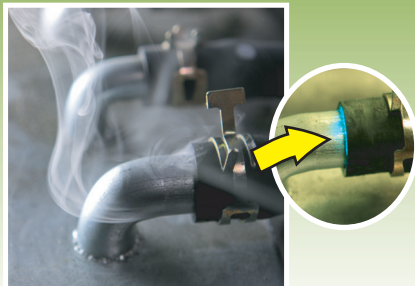

Licensors of the World's only OEM-Approved Smoke Technology.

Approved/ Essential OEM Tool for:

Acura | Aston Martin | Audi | BMW | Chrysler | Ford | General Motors
Honda | Hyundai | Jaguar | KIA | Land Rover | Lexus | Mazda | Mercedes-Benz
Nissan | Porsche | Saab | Saturn | Suzuki | Toyota | Volkswagen | Volvo

Be sure the smoke machine you buy has STAR Technology, inside.

aftermarket available from:

BOSCH
Invented for life

(OW-C6521 only)

(EV521 only)

SPX

(SMOKE900 & MD6521)

OTC

Snap-on

MOTORVAC
TECHNOLOGIES, INC.

STAR Technology Inside
OEM EVAP-Approved
Diagnostic Smoke
StarEnviroTech.com